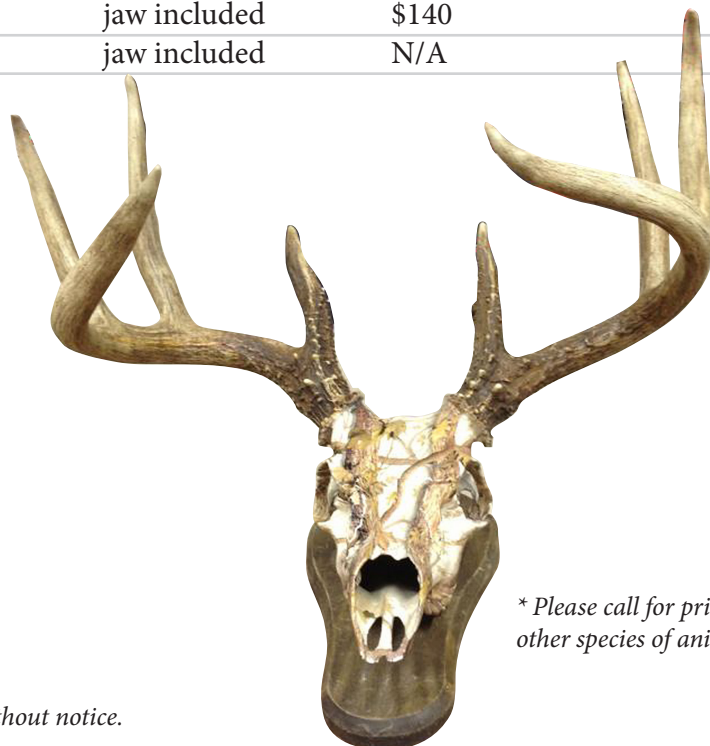

HYDROGRAPHICS FOR TAXIDERMY

PART	DETAILS	BEETLE CLEAN	CAMO DIP <small>(Matte or Gloss)</small>
Deer Skull	jaw extra	\$100 / \$115 w/jaw	\$90 / \$105 w/jaw
Antelope Skull	jaw extra	\$100 / \$115 w/jaw	\$90 / \$105 w/jaw
Grizzly Bear Skull	jaw included	\$170	\$125
Wolf Skull	jaw included	\$120	\$100
Black Bear Skull	jaw included	\$120	\$100
Mountain Lion Skull	jaw included	\$120	\$100
Coyote Skull	jaw included	\$70	\$75
Beaver Skull	jaw included	\$60	\$55
Badger Skull	jaw included	\$60	\$55
Buffalo Skull	jaw extra	\$200 / \$245 w/jaw	\$150 / \$205 w/jaw
Cattle Skull	jaw extra	\$190 / \$235 w/jaw	\$135 / \$190 w/jaw
Moose Skull	jaw extra	\$220 / \$245 w/jaw	\$150 / \$215 w/jaw
Elk Skull	jaw extra	\$220 / \$245 w/jaw	\$150 / \$215 w/jaw
Caribou Skull	jaw extra	\$220 / \$245 w/jaw	\$150 / \$215 w/jaw
Warthog Skull	jaw included	N/A	\$120 sm / \$150 lg
Wild Boar Skull	jaw included	\$140	\$120 sm / \$150 lg
African Lion Skull	jaw included	N/A	\$125